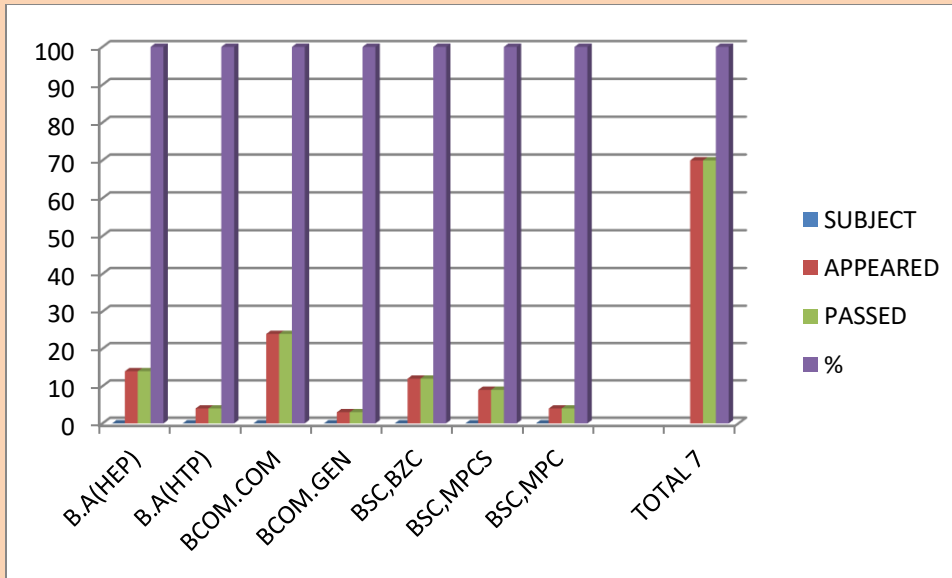

SEM 3(2017)

S.NO	CLASS	SUBJECT	APPEARE D	PASSE D	%
1	B.A(HEP)	GENERAL TELUGU	14	14	100
2	B.A(HTP)	SPECIAL TELUGU	4	4	100
3	BCOM.COM	GENERAL TELUGU	24	24	100
4	BCOM.GEN	GENERAL TELUGU	3	3	100
5	BSC,BZC	GENERAL TELUGU	12	12	100
6	BSC,MPCS	GENERAL TELUGU	9	9	100
7	BSC,MPC	GENERAL TELUGU	4	4	100
TOT AL	TOTAL 7		70	70	100