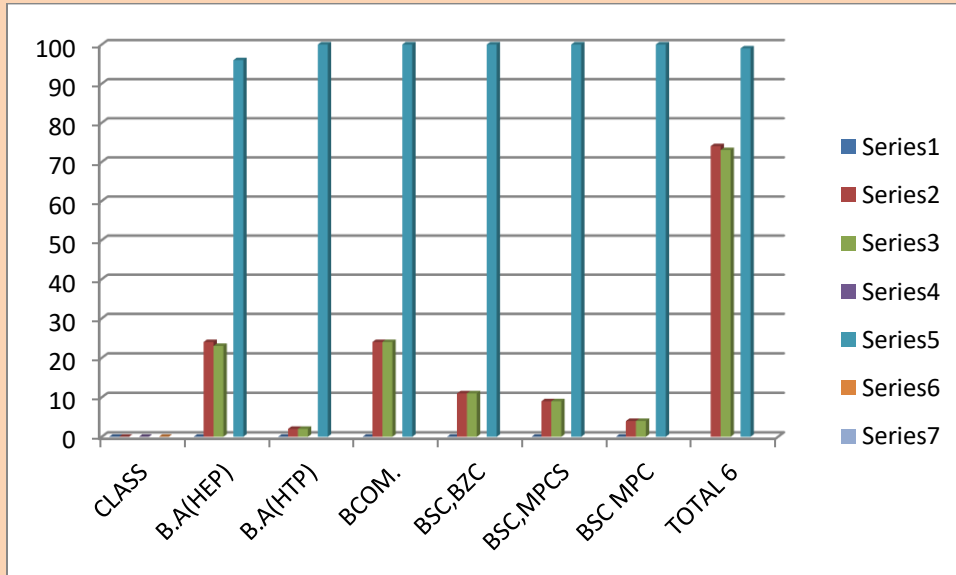

2017-18

RESULT ANALYSIS OF SEM 1

SL.NO	CLASS	SUBJECT	APPEARED	PASSED	%
1	B.A(HEP)	GENERAL TELUGU	24	20	83
2	B.A(HTP)	SPECIAL TELUGU	2	2	100
3	BCOM.	GENERAL TELUGU	23	23	100
4	BSC,BZC	GENERAL TELUGU	12	12	100
5	BSC,MPCS	GENERAL TELUGU	9	9	100
6	BSC MPC	GENERAL TELUGU	4	4	100
TOTAL	TOTAL 6		74	70	96

SEM 2

SL.NO	CLASS	SUBJECT	APPEARED	PASSED	%
1	B.A(HEP)	GENERAL TELUGU	24	23	96
2	B.A(HTP)	SPECIAL TELUGU	2	2	100
3	BCOM.	GENERAL TELUGU	24	24	100
4	BSC,BZC	GENERAL TELUGU	11	11	100
5	BSC,MPCS	GENERAL TELUGU	9	9	100
6	BSC MPC	GENERAL TELUGU	4	4	100
TOTAL	TOTAL 6		74	73	99