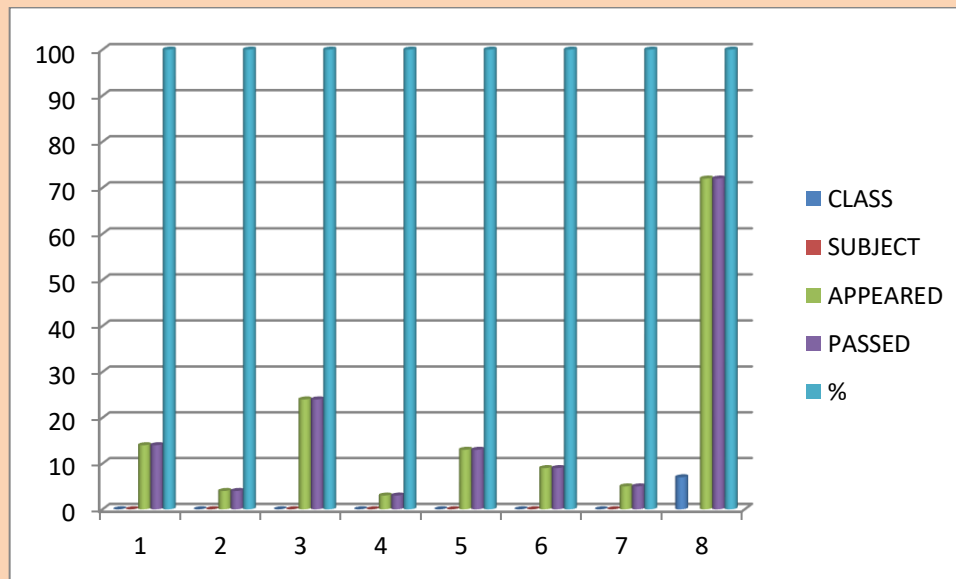

SEM 4

SL.NO	CLASS	SUBJECT	APPEARED	PASSED	%
1	B.A(HEP)	LEADERSHIP EDUCATION	14	14	100
2	B.A(HTP)	LEADERSHIP EDUCATION	4	4	100
3	BCOM.	LEADERSHIP EDUCATION	24	24	100
4	BCOM.GEN	LEADERSHIP EDUCATION	3	3	100
5	BSC,BZC	LEADERSHIP EDUCATION	13	13	100
6	BSC,MPCS	LEADERSHIP EDUCATION	9	9	100
7	BSC MPC	LEADERSHIP EDUCATION	5	5	100
TOTAL	7		72	72	100