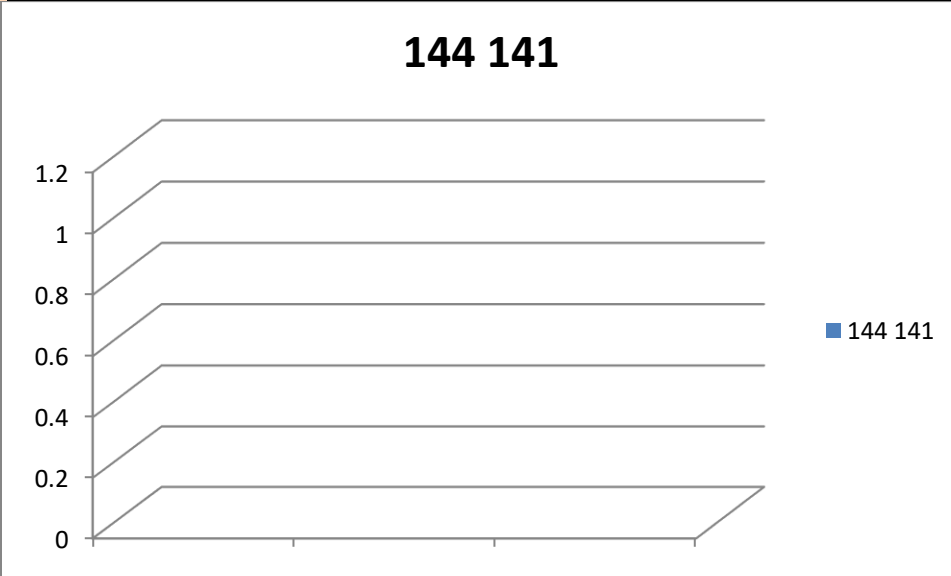

SEM 5

SL.NO	CLASS	SUBJECT	APPEARED	PASS ED	%
1	B.A(HTP)	SPECIAL TELUGU	2	1	50

144 141