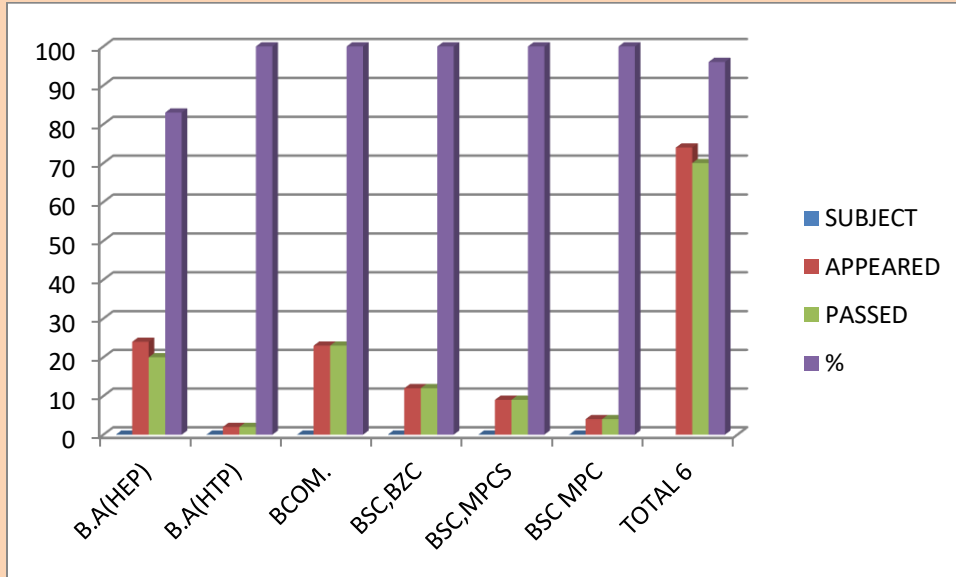

D. S. GOVERNMENT COLLEGE FOR WOMEN, ONGOLE.

PRAKASAM (DT), ANDHRA PRADESH. 523001

DEPARTMENT OF TELUGU

**RESULT ANALYSIS
2017-18**

Sl.no	SEM	CLASS	SUBJECT	Appeared	Passed	%
1	1	B.A(HEP)	GENERAL TELUGU	24	20	83
2	1	B.A(HTP)	SPECIAL TELUGU	2	2	100
3	1	BCOM.	GENERAL TELUGU	23	23	100
4	1	BSC,BZC	GENERAL TELUGU	12	12	100
5	1	BSC,MPCS	GENERAL TELUGU	9	9	100
6	1	BSC MPC	GENERAL TELUGU	4	4	100
7	2	B.A(HEP)	GENERAL TELUGU	24	23	96
8	2	B.A(HTP)	SPECIAL TELUGU	2	2	100
9	2	BCOM.	GENERAL TELUGU	24	24	100
10	2	BSC,BZC	GENERAL TELUGU	11	11	100
11	2	BSC,MPCS	GENERAL TELUGU	9	9	100
12	2	BSC MPC	GENERAL TELUGU	4	4	100
13	3	B.A(HEP)	GENERAL TELUGU	14	14	100
14	3	B.A(HTP)	SPECIAL TELUGU	4	4	100
15	3	BCOM.COM	GENERAL TELUGU	24	24	100
16	3	BCOM.GEN	GENERAL TELUGU	3	3	100
17	3	BSC,BZC	GENERAL TELUGU	12	12	100
18	3	BSC,MPCS	GENERAL TELUGU	9	9	100
19	3	BSC,MPC	GENERAL TELUGU	4	4	100
20	5	B.A(HTP)	SPECIAL TELUGU	2	1	50
21	4	B.A(HEP)	LEADERSHIP EDUCATION	14	14	100
22	4	B.A(HTP)	LEADERSHIP EDUCATION	4	4	100
23	4	BCOM.	LEADERSHIP EDUCATION	24	24	100
24	4	BCOM.GEN	LEADERSHIP EDUCATION	3	3	100
25	4	BSC,BZC	LEADERSHIP EDUCATION	13	13	100
26	4	BSC,MPCS	LEADERSHIP EDUCATION	9	9	100
27	4	BSC MPC	LEADERSHIP EDUCATION	5	5	100
28	6	B.A(HTP)	SPECIAL TELUGU	2	2	100

2017-18

RESULT ANALYSIS OF SEM 1

SL.NO	CLASS	SUBJECT	APPEARED	PASSED	%
1	B.A(HEP)	GENERAL TELUGU	24	20	83
2	B.A(HTP)	SPECIAL TELUGU	2	2	100
3	BCOM.	GENERAL TELUGU	23	23	100
4	BSC,BZC	GENERAL TELUGU	12	12	100
5	BSC,MPCS	GENERAL TELUGU	9	9	100
6	BSC MPC	GENERAL TELUGU	4	4	100
TOTAL	TOTAL 6		74	70	96