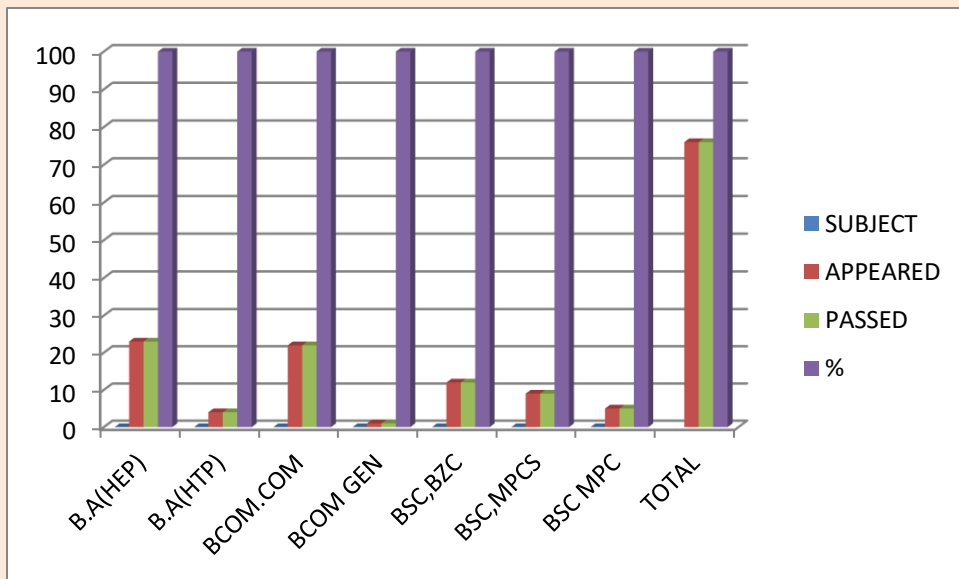

SEM2

Sl.no	CLASS	SUBJECT	Appeared	Passed	%
1	B.A(HEP)	GENERAL TELUGU	13	13	100
2	B.A(HTP)	SPECIAL TELUGU	4	4	100
3	BCOM.	GENERAL TELUGU	28	28	100
4	BSC,BZC	GENERAL TELUGU	16	16	100
5	BSC,MPCS	GENERAL TELUGU	14	14	100
TOTAL	TOTAL 5		75	75	100

SEM 3

SL.NO	CLASS	SUBJECT	APPEARED	PASSED	%
1	B.A(HEP)	GENERAL TELUGU	23	20	87
2	B.A(HTP)	SPECIAL TELUGU	4	4	100
3	BCOM.COM	GENERAL TELUGU	22	22	100
4	BCOM.GEN	GENERAL TELUGU	1	1	100
5	BSC,BZC	GENERAL TELUGU	12	12	100
6	BSC,MPCS	GENERAL TELUGU	9	9	100
7	BSC,MPC	GENERAL TELUGU	4	4	100
TOTAL	TOTAL 7		75	75	100

SEM4

S.NO	CLASS	SUBJECT	APPEARED	PASSED	%
1	B.A(HEP)	LEADERSHIP EDUCATION	23	23	100
1	B.A(HTP)	LEADERSHIP EDUCATION	4	4	100
2	BCOM.COM	LEADERSHIP EDUCATION	22	22	100
3	BCOM GEN	LEADERSHIP EDUCATION	1	1	100
4	BSC,BZC	LEADERSHIP EDUCATION	12	12	100
5	BSC,MPCS	LEADERSHIP EDUCATION	9	9	100
6	BSC MPC	LEADERSHIP EDUCATION	5	5	100
TOTAL	TOTAL		76	76	100