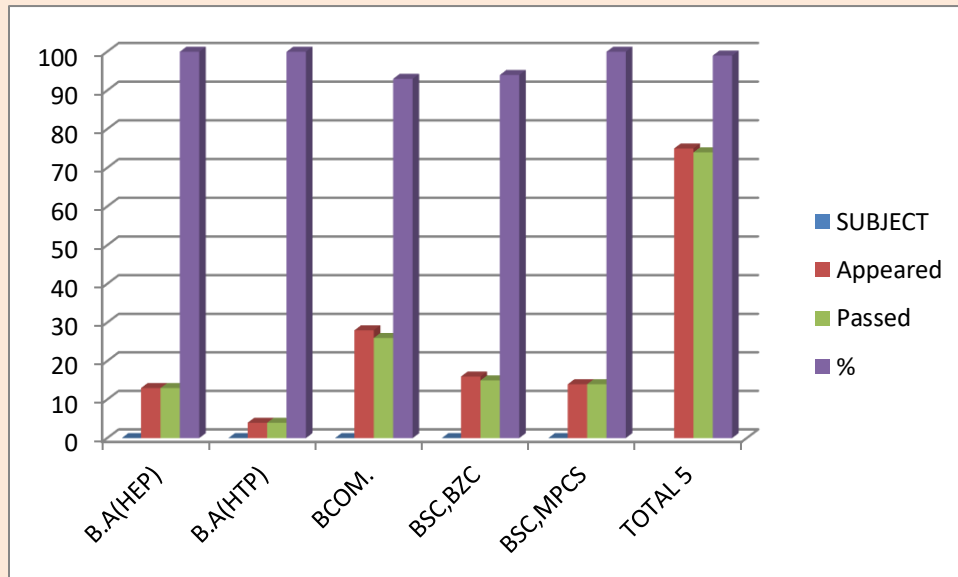

D. S. GOVERNMENT COLLEGE FOR WOMEN, ONGOLE.

PRAKASAM (DT), ANDHRA PRADESH. 523001

DEPARTMENT OF TELUGU

**RESULT ANALYSIS
2018-19**

Sl.no	SEM	CLASS	SUBJECT	Appeared	Passed	%
1	1	B.A(HEP)	GENERAL TELUGU	13	13	100
2	1	B.A(HTP)	SPECIAL TELUGU	4	4	100
3	1	BCOM.	GENERAL TELUGU	28	26	93
4	1	BSC,BZC	GENERAL TELUGU	16	15	94
5	1	BSC,MPCS	GENERAL TELUGU	14	14	100
6	2	B.A(HEP)	GENERAL TELUGU	13	13	100
7	2	B.A(HTP)	SPECIAL TELUGU	4	4	100
8	2	BCOM.	GENERAL TELUGU	28	28	100
9	2	BSC,BZC	GENERAL TELUGU	16	16	100
10	2	BSC,MPCS	GENERAL TELUGU	14	14	100
11	3	B.A(HEP)	GENERAL TELUGU	23	20	87
12	3	B.A(HTP)	SPECIAL TELUGU	4	4	100
13	3	BCOM.COM	GENERAL TELUGU	22	22	100
14	3	BCOM.GEN	GENERAL TELUGU	1	1	100
15	3	BSC,BZC	GENERAL TELUGU	12	12	100
16	3	BSC,MPCS	GENERAL TELUGU	9	9	100
17	3	BSC,MPC	GENERAL TELUGU	4	4	100
18	4	B.A(HEP)	LEADERSHIP EDUCATION	23	23	100
19	4	B.A(HTP)	LEADERSHIP EDUCATION	4	4	100
20	4	BCOM.COM	LEADERSHIP EDUCATION	22	22	100
21	4	BCOM GEN	LEADERSHIP EDUCATION	1	1	100
22	4	BSC,BZC	LEADERSHIP EDUCATION	12	12	100
23	4	BSC,MPCS	LEADERSHIP EDUCATION	9	9	100
24	4	BSC MPC	LEADERSHIP EDUCATION	5	5	100
25	5	B.A(HTP)	SPECIAL TELUGU	4	4	100
26	6	B.A(HTP)	SPECIAL TELUGU	4	4	100

RESULT ANALYSIS 2018-19

SEM 1

Sl.no	CLASS	SUBJECT	Appeared	Passed	%
1	B.A(HEP)	GENERAL TELUGU	13	13	100
2	B.A(HTP)	SPECIAL TELUGU	4	4	100
3	BCOM.	GENERAL TELUGU	28	26	93
4	BSC,BZC	GENERAL TELUGU	16	15	94
5	BSC,MPCS	GENERAL TELUGU	14	14	100
TOTAL	TOTAL 5		75	74	99