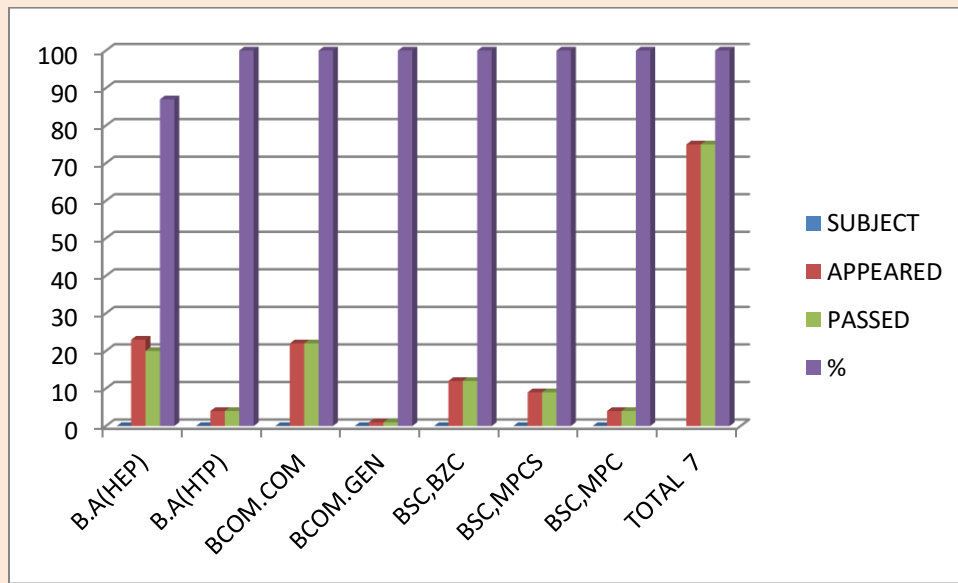

SEM 3

SL.NO	CLASS	SUBJECT	APPEARED	PASSED	%
1	B.A(HEP)	GENERAL TELUGU	23	20	87
2	B.A(HTP)	SPECIAL TELUGU	4	4	100
3	BCOM.COM	GENERAL TELUGU	22	22	100
4	BCOM.GEN	GENERAL TELUGU	1	1	100
5	BSC,BZC	GENERAL TELUGU	12	12	100
6	BSC,MPCS	GENERAL TELUGU	9	9	100
7	BSC,MPC	GENERAL TELUGU	4	4	100
TOTAL	TOTAL 7		75	75	100