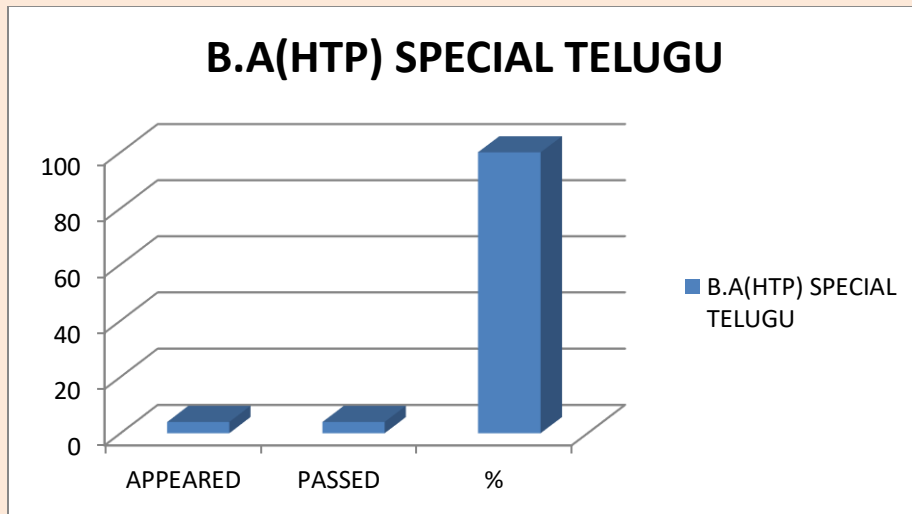

SEM 5

SL.NO	CLASS	SUBJECT	APPEARED	PASSED	%
1	B.A(HTP)	SPECIAL TELUGU	4	4	100