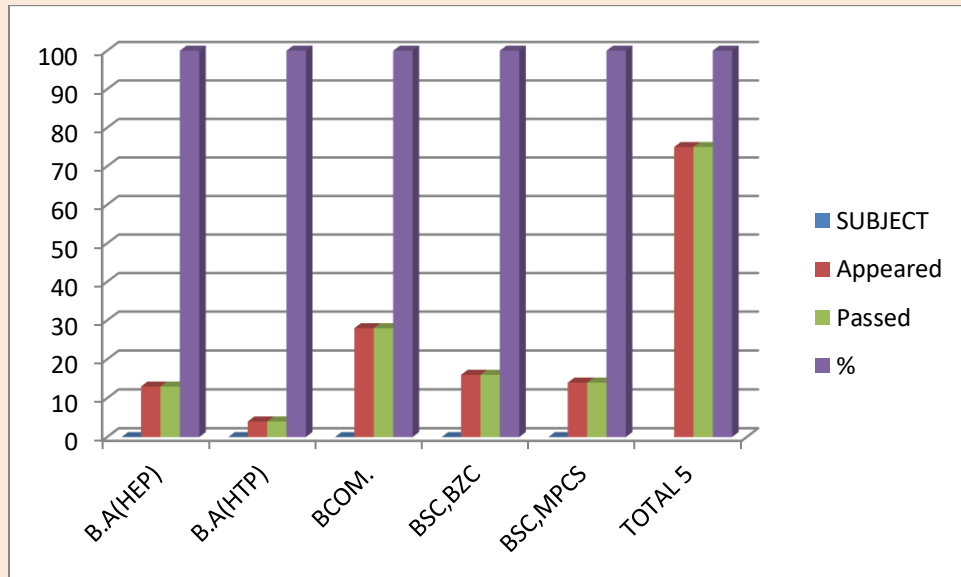

RESULT ANALYSIS 2018-19

SEM 1

Sl.no	CLASS	SUBJECT	Appeared	Passed	%
1	B.A(HEP)	GENERAL TELUGU	13	13	100
2	B.A(HTP)	SPECIAL TELUGU	4	4	100
3	BCOM.	GENERAL TELUGU	28	26	93
4	BSC,BZC	GENERAL TELUGU	16	15	94
5	BSC,MPCS	GENERAL TELUGU	14	14	100
TOTAL	TOTAL 5		75	74	99

SEM2

Sl.no	CLASS	SUBJECT	Appeared	Passed	%
1	B.A(HEP)	GENERAL TELUGU	13	13	100
2	B.A(HTP)	SPECIAL TELUGU	4	4	100
3	BCOM.	GENERAL TELUGU	28	28	100
4	BSC,BZC	GENERAL TELUGU	16	16	100
5	BSC,MPCS	GENERAL TELUGU	14	14	100
TOTAL	TOTAL 5		75	75	100