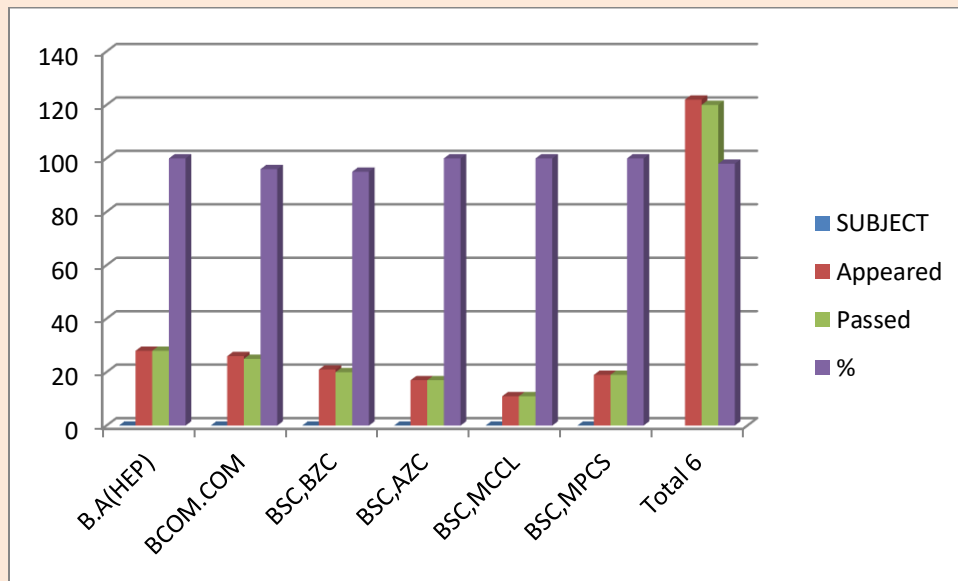

D. S. GOVERNMENT COLLEGE FOR WOMEN, ONGOLE.

PRAKASAM (DT), ANDHRA PRADESH. 523001

DEPARTMENT OF TELUGU

RESULT ANALYSIS

2020-21

Sl.no	SEM	CLASS	SUBJECT	Appeared	Passed	%
1	1	B.A(HEP)	GENERAL TELUGU	28	26	92
3	1	BCOM.	GENERAL TELUGU	26	25	96
4	1	BCOM BANKING	GENERAL TELUGU	12	12	100
5	1	BSC,BZC	GENERAL TELUGU	21	20	95
6	1	BSC,AZC	GENERAL TELUGU	17	17	100
7	1	BSC,MCCL	GENERAL TELUGU	11	11	100
8	1	BSC,MPCS	GENERAL TELUGU	29	29	100
9	2	B.A(HEP)	GENERAL TELUGU	28	28	100
10	2	BCOM.COM	GENERAL TELUGU	26	25	96
11	2	BSC,BZC	GENERAL TELUGU	21	20	95
12	2	BSC,AZC	GENERAL TELUGU	17	17	100
13	2	BSC,MCCL	GENERAL TELUGU	11	11	100
14	2	BSC,MPCS	GENERAL TELUGU	19	19	10
15	3	B.A(HEP)	GENERAL TELUGU	29	28	96
16	3	BCOM.COM	GENERAL TELUGU	23	23	100
17	3	BSC,BZC	GENERAL TELUGU	25	25	100
18	3	BSC,MPCS	GENERAL TELUGU	19	19	100

SEM 1

Sl.no	CLASS	SUBJECT	Appeared	Passed	%
1	B.A(HEP)	GENERAL TELUGU	28	26	92
3	BCOM.	GENERAL TELUGU	26	25	96
4	BCOM BANKING	GENERAL TELUGU	12	12	100
5	BSC,BZC	GENERAL TELUGU	21	20	95
6	BSC,AZC	GENERAL TELUGU	17	17	100
7	BSC,MCCL	GENERAL TELUGU	11	11	100
8	BSC,MPCS	GENERAL TELUGU	29	29	100
	TOTAL 8		144	141	98

SEM 2

S.N O	CLASS	SUBJECT	Appeared	Passed	%
1	B.A(HEP)	GENERAL TELUGU	28	28	100
2	BCOM.COM	GENERAL TELUGU	26	25	96
3	BSC,BZC	GENERAL TELUGU	21	20	95
4	BSC,AZC	GENERAL TELUGU	17	17	100
5	BSC,MCCL	GENERAL TELUGU	11	11	100
6	BSC,MPCS	GENERAL TELUGU	19	19	100
	Total 6		122	120	98