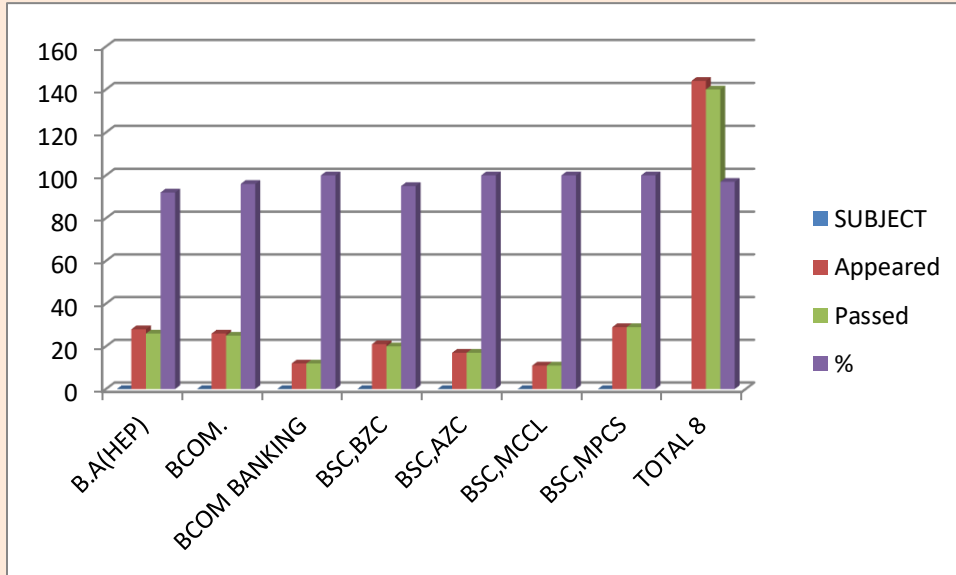

D. S. GOVERNMENT COLLEGE FOR WOMEN, ONGOLE.

PRAKASAM (DT), ANDHRA PRADESH. 523001

DEPARTMENT OF TELUGU

RESULT ANALYSIS

2020-21

Sl.no	SEM	CLASS	SUBJECT	Appeared	Passed	%
1	1	B.A(HEP)	GENERAL TELUGU	28	26	92
3	1	BCOM.	GENERAL TELUGU	26	25	96
4	1	BCOM BANKING	GENERAL TELUGU	12	12	100
5	1	BSC,BZC	GENERAL TELUGU	21	20	95
6	1	BSC,AZC	GENERAL TELUGU	17	17	100
7	1	BSC,MCCL	GENERAL TELUGU	11	11	100
8	1	BSC,MPCS	GENERAL TELUGU	29	29	100
9	2	B.A(HEP)	GENERAL TELUGU	28	28	100
10	2	BCOM.COM	GENERAL TELUGU	26	25	96
11	2	BSC,BZC	GENERAL TELUGU	21	20	95
12	2	BSC,AZC	GENERAL TELUGU	17	17	100
13	2	BSC,MCCL	GENERAL TELUGU	11	11	100
14	2	BSC,MPCS	GENERAL TELUGU	19	19	10
15	3	B.A(HEP)	GENERAL TELUGU	29	28	96
16	3	BCOM.COM	GENERAL TELUGU	23	23	100
17	3	BSC,BZC	GENERAL TELUGU	25	25	100
18	3	BSC,MPCS	GENERAL TELUGU	19	19	100

SEM 1

Sl.no	CLASS	SUBJECT	Appeared	Passed	%
1	B.A(HEP)	GENERAL TELUGU	28	26	92
3	BCOM.	GENERAL TELUGU	26	25	96
4	BCOM BANKING	GENERAL TELUGU	12	12	100
5	BSC,BZC	GENERAL TELUGU	21	20	95
6	BSC,AZC	GENERAL TELUGU	17	17	100
7	BSC,MCCL	GENERAL TELUGU	11	11	100
8	BSC,MPCS	GENERAL TELUGU	29	29	100
	TOTAL 8		144	141	98

SEM 2

S.N O	CLASS	SUBJECT	Appeared	Passed	%
1	B.A(HEP)	GENERAL TELUGU	28	28	100
2	BCOM.COM	GENERAL TELUGU	26	25	96
3	BSC,BZC	GENERAL TELUGU	21	20	95
4	BSC,AZC	GENERAL TELUGU	17	17	100
5	BSC,MCCL	GENERAL TELUGU	11	11	100
6	BSC,MPCS	GENERAL TELUGU	19	19	100
	Total 6		122	120	98