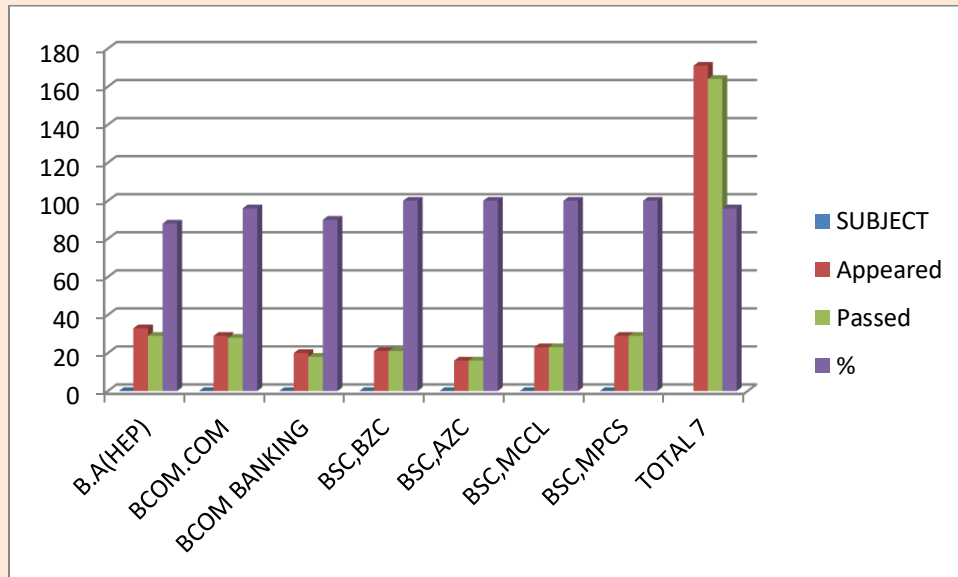

D. S. GOVERNMENT COLLEGE FOR WOMEN, ONGOLE.

PRAKASAM (DT), ANDHRA PRADESH. 523001

DEPARTMENT OF TELUGU

RESULT ANALYSIS

2021-22

Sl.no	SEM	CLASS	SUBJECT	Appeared	Passed	%
1	1	B.A(HEP)	GENERAL TELUGU	33	29	88
2	1	BCOM.COM	GENERAL TELUGU	29	28	96
3	1	BCOM BANKING	GENERAL TELUGU	20	18	90
4	1	BSC,BZC	GENERAL TELUGU	21	21	100
5	1	BSC,AZC	GENERAL TELUGU	16	16	100
6	1	BSC,MCCL	GENERAL TELUGU	23	23	100
7	1	BSC,MPCS	GENERAL TELUGU	29	29	100
8	2	B.A(HEP)	GENERAL TELUGU	31	30	97
9	2	BCOM.COM	GENERAL TELUGU	27	27	100
10	2	BCOM BANKING	GENERAL TELUGU	18	18	100
11	2	BSC,BZC	GENERAL TELUGU	27	27	100
12	2	BSC,AZC	GENERAL TELUGU	16	16	100
13	2	BSC,MCCL	GENERAL TELUGU	19	19	100
14	2	BSC,MPCS	GENERAL TELUGU	28	28	100
15	3	B.A(HEP)	GENERAL TELUGU	28	28	100
16	3	BCOM.COM	GENERAL TELUGU	22	22	100
17	3	BCOM BANKING	GENERAL TELUGU	10	10	100
18	3	BSC,BZC	GENERAL TELUGU	20	20	100
18	3	BSC,AZC	GENERAL TELUGU	17	17	100
20	3	BSC,MPCS	GENERAL TELUGU	16	16	100
21	3	BSC,MCCL	GENERAL TELUGU	9	9	100

SEM 1

Sl.no	CLASS	SUBJECT	Appeared	Passed	%
1	B.A(HEP)	GENERAL TELUGU	33	29	88
2	BCOM.COM	GENERAL TELUGU	29	28	96
3	BCOM BANKING	GENERAL TELUGU	20	18	90
4	BSC,BZC	GENERAL TELUGU	21	21	100
5	BSC,AZC	GENERAL TELUGU	16	16	100
6	BSC,MCCL	GENERAL TELUGU	23	23	100
7	BSC,MPCS	GENERAL TELUGU	29	29	100
	TOTAL 7		171	164	96

SEM 2

S.NO	CLASS	SUBJECT	APPEARED	PASSED	%
1	B.A(HEP)	GENERAL TELUGU	31	30	97
2	BCOM.COM	GENERAL TELUGU	27	27	100
3	BCOM BANKING	GENERAL TELUGU	18	18	100
4	BSC,BZC	GENERAL TELUGU	27	27	100
5	BSC,AZC	GENERAL TELUGU	16	16	100
6	BSC,MCCL	GENERAL TELUGU	19	19	100
7	BSC,MPCS	GENERAL TELUGU	28	28	100
	TOTAL 7		166	165	96