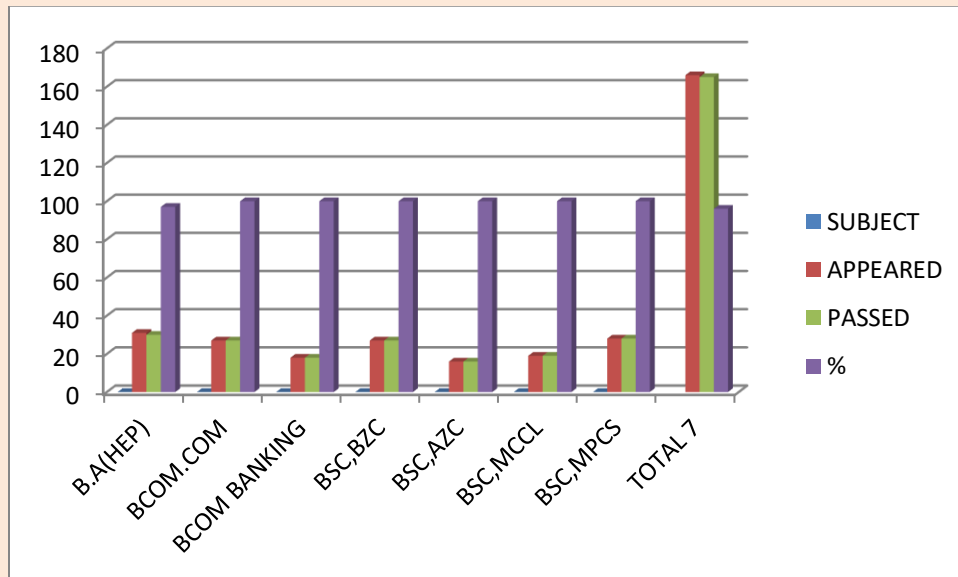

D. S. GOVERNMENT COLLEGE FOR WOMEN, ONGOLE.

PRAKASAM (DT), ANDHRA PRADESH. 523001

DEPARTMENT OF TELUGU

RESULT ANALYSIS

2021-22

Sl.no	SEM	CLASS	SUBJECT	Appeared	Passed	%
1	1	B.A(HEP)	GENERAL TELUGU	33	29	88
2	1	BCOM.COM	GENERAL TELUGU	29	28	96
3	1	BCOM BANKING	GENERAL TELUGU	20	18	90
4	1	BSC,BZC	GENERAL TELUGU	21	21	100
5	1	BSC,AZC	GENERAL TELUGU	16	16	100
6	1	BSC,MCCL	GENERAL TELUGU	23	23	100
7	1	BSC,MPCS	GENERAL TELUGU	29	29	100
8	2	B.A(HEP)	GENERAL TELUGU	31	30	97
9	2	BCOM.COM	GENERAL TELUGU	27	27	100
10	2	BCOM BANKING	GENERAL TELUGU	18	18	100
11	2	BSC,BZC	GENERAL TELUGU	27	27	100
12	2	BSC,AZC	GENERAL TELUGU	16	16	100
13	2	BSC,MCCL	GENERAL TELUGU	19	19	100
14	2	BSC,MPCS	GENERAL TELUGU	28	28	100
15	3	B.A(HEP)	GENERAL TELUGU	28	28	100
16	3	BCOM.COM	GENERAL TELUGU	22	22	100
17	3	BCOM BANKING	GENERAL TELUGU	10	10	100
18	3	BSC,BZC	GENERAL TELUGU	20	20	100
18	3	BSC,AZC	GENERAL TELUGU	17	17	100
20	3	BSC,MPCS	GENERAL TELUGU	16	16	100
21	3	BSC,MCCL	GENERAL TELUGU	9	9	100

SEM 1

Sl.no	CLASS	SUBJECT	Appeared	Passed	%
1	B.A(HEP)	GENERAL TELUGU	33	29	88
2	BCOM.COM	GENERAL TELUGU	29	28	96
3	BCOM BANKING	GENERAL TELUGU	20	18	90
4	BSC,BZC	GENERAL TELUGU	21	21	100
5	BSC,AZC	GENERAL TELUGU	16	16	100
6	BSC,MCCL	GENERAL TELUGU	23	23	100
7	BSC,MPCS	GENERAL TELUGU	29	29	100
	TOTAL 7		171	164	96

SEM 2

S.NO	CLASS	SUBJECT	APPEARED	PASSED	%
1	B.A(HEP)	GENERAL TELUGU	31	30	97
2	BCOM.COM	GENERAL TELUGU	27	27	100
3	BCOM BANKING	GENERAL TELUGU	18	18	100
4	BSC,BZC	GENERAL TELUGU	27	27	100
5	BSC,AZC	GENERAL TELUGU	16	16	100
6	BSC,MCCL	GENERAL TELUGU	19	19	100
7	BSC,MPCS	GENERAL TELUGU	28	28	100
	TOTAL 7		166	165	96